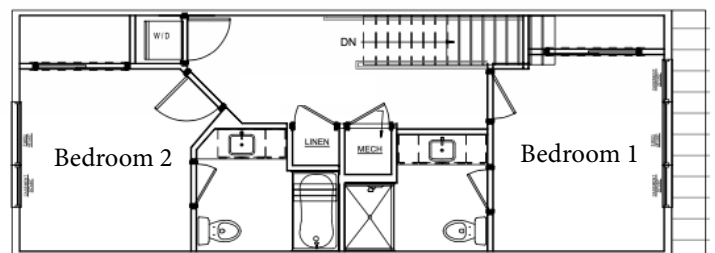

CONFIGURABLE MULTI FAMILY

ACACIA

Ground Floor - 686 SF

Second Floor - 589 SF

Third Floor - 645 SF

Our configurable multi-family product line offer the ultimate in ease, creativity and infinite site-specific designs. Configure in duplexes, triplexes, quads or more to form a distinctive multi-family community. Units can differ in bedroom and bathroom combinations and each has a distinctive look and feel for a modern vibe.