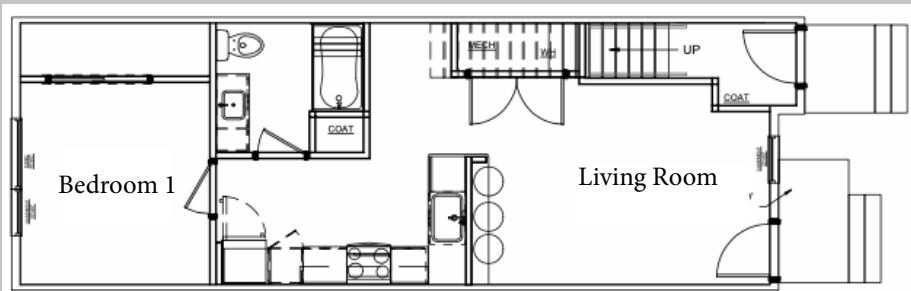

CONFIGURABLE MULTI FAMILY

ACACIA

Ground Floor - 686 SF

Second Floor - 589 SF

Third Floor - 645 SF

Our configurable multi-family product line offer the ultimate in ease, creativity and infinite site-specific designs. Configure in duplexes, triplexes, quads or more to form a distinctive multi-family community. Units can differ in bedroom and bathroom combinations and each has a distinctive look and feel for a modern vibe.