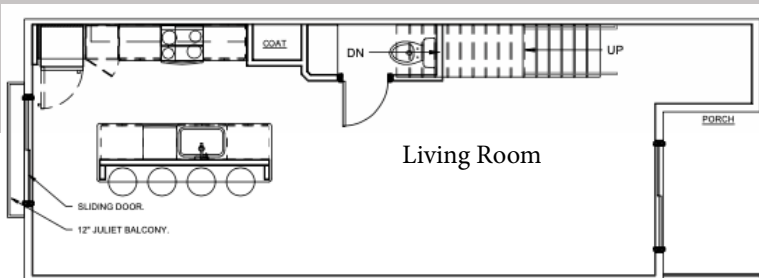

CONFIGURABLE MULTI FAMILY

ACACIA

Ground Floor - 686 SF

Second Floor - 589 SF

Third Floor - 645 SF

Our configurable multi-family product line offer the ultimate in ease, creativity and infinite site-specific designs. Configure in duplexes, triplexes, quads or more to form a distinctive multi-family community. Units can differ in bedroom and bathroom combinations and each has a distinctive look and feel for a modern vibe.