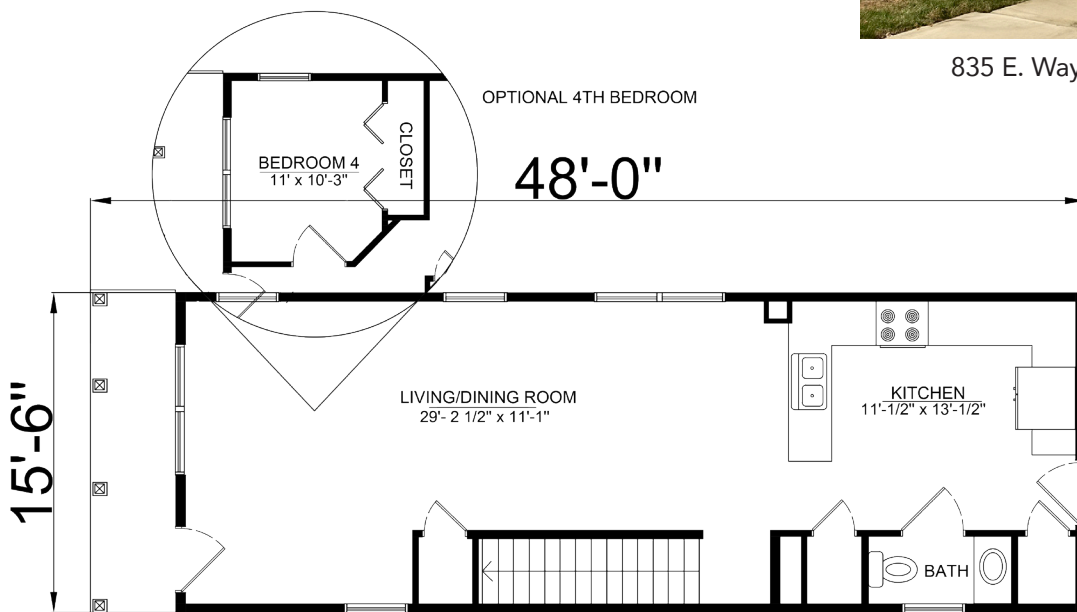

PRE-DESIGNED SINGLE FAMILY

ASH SINGLE-FAMILY

835 E. Wayne St., Fort Wayne, Indiana

Dimensions: 15'-6" x 48'-0"
Square Feet: 1488
Stories: 2
Bedrooms: 3 or 4
Bathrooms: 3
Total Modules: 2
Price: Sales@Volumod.com for pricing

Beautiful designer-chosen finishes and features abound in the Ash single-family model. The main floor has open-concept living with a large kitchen, appliances included, ample lighting and a main floor half bath. An optional 4th bedroom is available on the main floor. Upstairs is a spacious master bedroom and en suite bath with double sinks. Two additional bedrooms share a hall bathroom and laundry is conveniently next to the bedrooms.